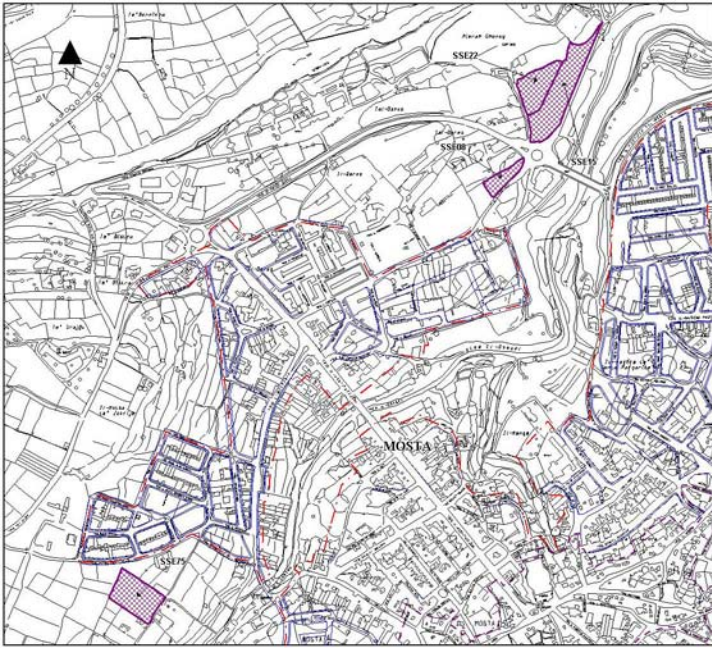

L-Awtorità ta' Malta Din il-Aspett u l-Ipprova
Malta Environment & Planning Authority

Key

- Limit to Development Boundary
- ▨ Submitted Sites

New Sites for SMEs
(Public Submissions)

Scale: Not to Scale
Date: September 2003
INDICATIVE ONLY
Not to be used for direct interpretation

Map:
E

SMEs (MICRO ENTERPRISES)
SITE SELECTION EXERCISE

L-Awtorta' te Māta Ora i-Anhau i-Ipūjau
Māta Environment & Planning Authority

Key

- Limit to Development Boundary
- ▨ Submitted Sites

New Sites for SMEs
(Public Submissions)

Scale: Not to Scale
Date: September 2003
DEDICATIVE ONLY
Not to be used for direct interpretation

Map:
F

Key

- Limit to Development Boundary
- Urban Conservation Areas
- Submitted Sites

New Sites for SMEs
(Public Submissions)

Scale: Not to Scale
Date: September 2003
INDICATIVE ONLY
Not to be used for direct interpretation.

Map:
G

Key

- Limit to Development Boundary
- Existing Industrial Area
- Urban Conservation Areas
- Submitted Sites