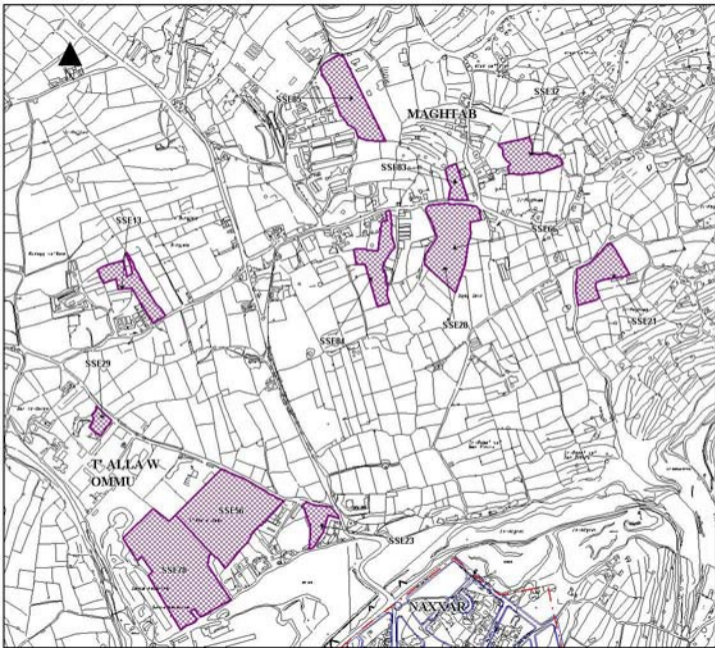

Scale: Not to Scale
Date: September 2003
INDICATIVE ONLY
Not to be used for direct interpretation.

Map:

C

Base Maps - 1:50 Survey Data
Copyright Mapping Unit, Planning Authority

Key

— Limit to Development Boundary

Submitted Sites

New Sites for SMEs
(Public Submissions)

Scale: Not to Scale
Date: September 2003
INDICATIVE ONLY
Not to be used for direct interpretation.

Map
D

SMEs (MICRO ENTERPRISES)
SITE SELECTION EXERCISE

L-Awtorità ta' Malta Din il-Aspett u l-Ipprova
Malta Environment & Planning Authority

Key

- Limit to Development Boundary
- ▨ Submitted Sites

New Sites for SMEs
(Public Submissions)

Scale: Not to Scale
Date: September 2003
INDICATIVE ONLY
Not to be used for direct interpretation

Map:
E

SMEs (MICRO ENTERPRISES)
SITE SELECTION EXERCISE

L-Awtorta' te Māta Ora i-Anhau i-Ipūjau
Māta Environment & Planning Authority

Key

- Limit to Development Boundary
- ▨ Submitted Sites

New Sites for SMEs
(Public Submissions)