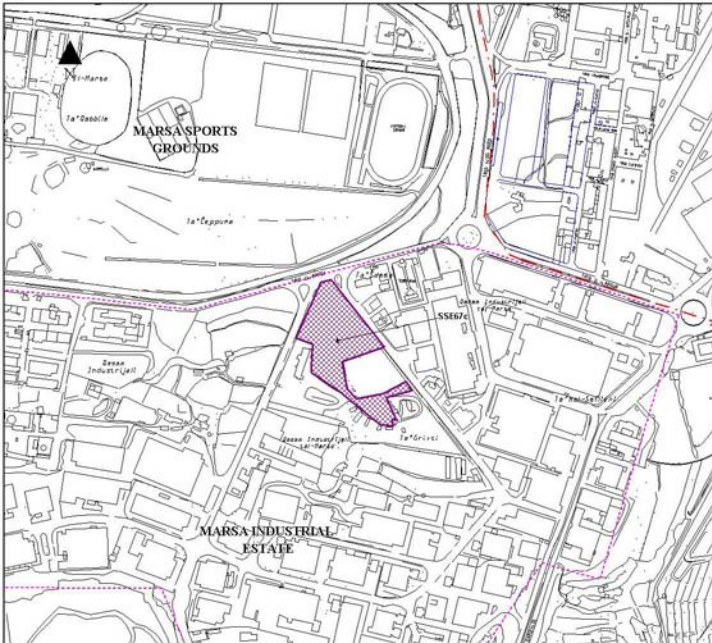

Scale: Not to Scale
Date: September 2003
INDICATIVE ONLY
Not to be used for direct interpretation

Map:
K

SMEs (MICRO ENTERPRISES)
SITE SELECTION EXERCISE

L-Awtorità ta' Malta Din li-Anghet u li-pprova
Malta Environment & Planning Authority

Key

- Limit to Development Boundary
- Urban Conservation Areas
- Submitted Sites

New Sites for SMEs
(Public Submissions)

Scale: Not to Scale Date: September 2003
INDICATIVE ONLY
Not to be used for direct interpretation.

Map:
L

Key

- Limit to Development Boundary
- Existing MDC Estate
- Submitted Sites

New Sites for SMEs
(Public Submissions)

Scale: Not to Scale
Date: September 2003
INDICATIVE ONLY
Not to be used for direct interpretation.