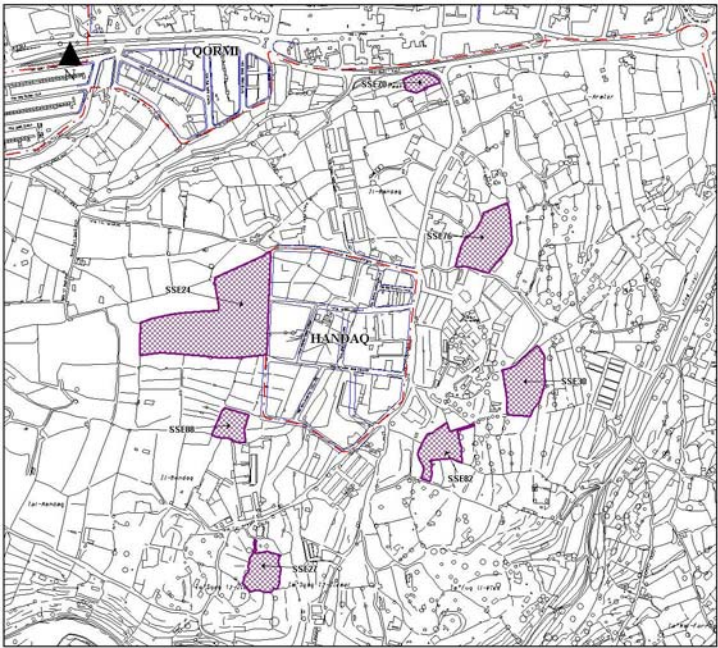

SMEs (MICRO ENTERPRISES)
SITE SELECTION EXERCISE

Key

- Limit to Development Boundary
- Submitted Sites

New Sites for SMEs
(Public Submissions)

Scale: Not to Scale
Date: September 2003
INDICATIVE ONLY
Not to be used for direct interpretation

Map:
K