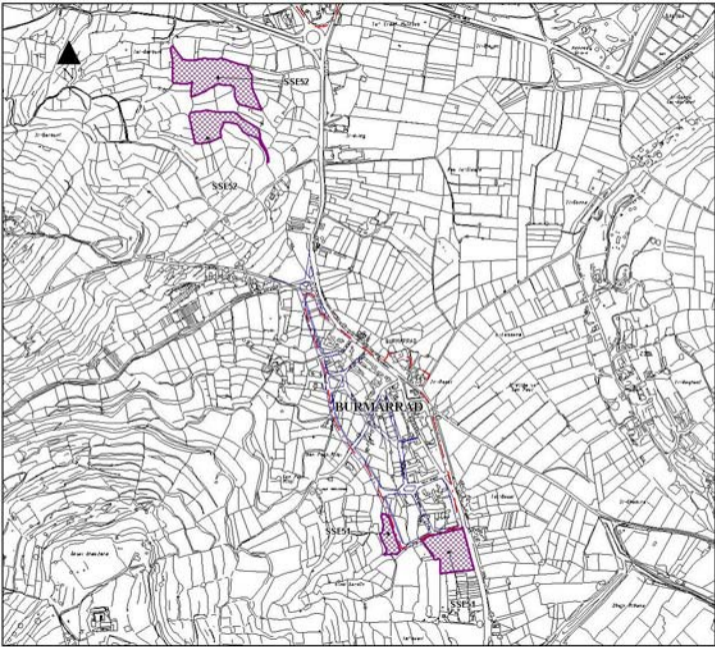

Map: B

SMEs (MICRO ENTERPRISES)
SITE SELECTION EXERCISE

L-Awtorità ta' Malta Din il-Liġġijiet
Malta Environment & Planning Authority

Key

— Limit to Development Boundary

Submitted Sites

New Sites for SMEs
(Public Submissions)

Scale: Not to Scale
Date: September 2003
INDICATIVE ONLY
Not to be used for direct interpretation.

Map:

C

Base Maps - 1:50 Survey Data
Copyright Mapping Unit, Planning Authority

Key

— Limit to Development Boundary

Submitted Sites

New Sites for SMEs
(Public Submissions)

Scale: Not to Scale
Date: September 2003
INDICATIVE ONLY
Not to be used for direct interpretation.

Map
D

SMEs (MICRO ENTERPRISES)
SITE SELECTION EXERCISE

L-Awtorità ta' Malta Din il-Aspett u l-Ipprova
Malta Environment & Planning Authority

Key

- Limit to Development Boundary
- ▨ Submitted Sites

New Sites for SMEs
(Public Submissions)

Scale: Not to Scale
Date: September 2003
INDICATIVE ONLY
Not to be used for direct interpretation