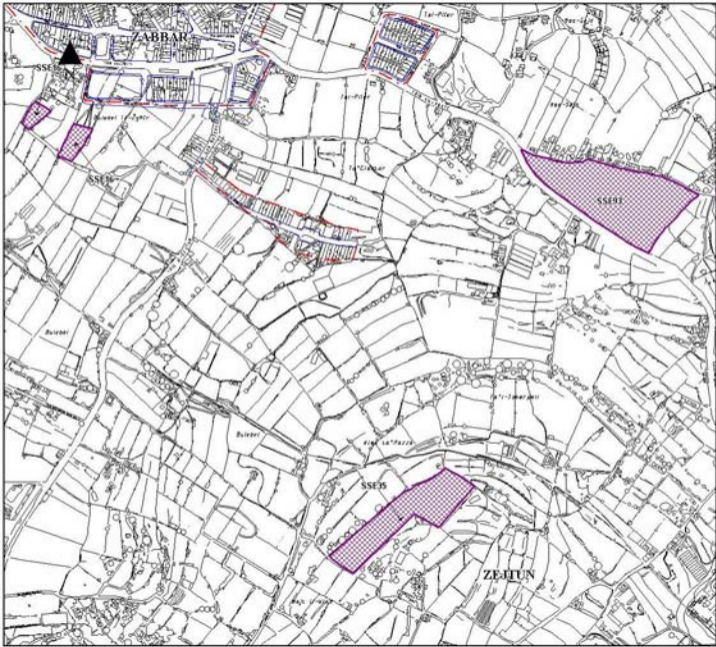

Map:
M

Key

- Limit to Development Boundary
- Existing MDC Estate
- Submitted Sites

New Sites for SMEs
(Public Submissions)

Scale: Not to Scale
Date: September 2003
INDICATIVE ONLY
Not to be used for direct interpretation.

Map:
N

Key

- Limit to Development Boundary
- Submitted Sites

New Sites for SMEs
(Public Submissions)

Scale: Not to Scale
Date: September 2003
INDICATIVE ONLY
Not to be used for direct interpretation.

Key

- Limit to Development Boundary
- Existing MDC Estate
- Submitted Sites